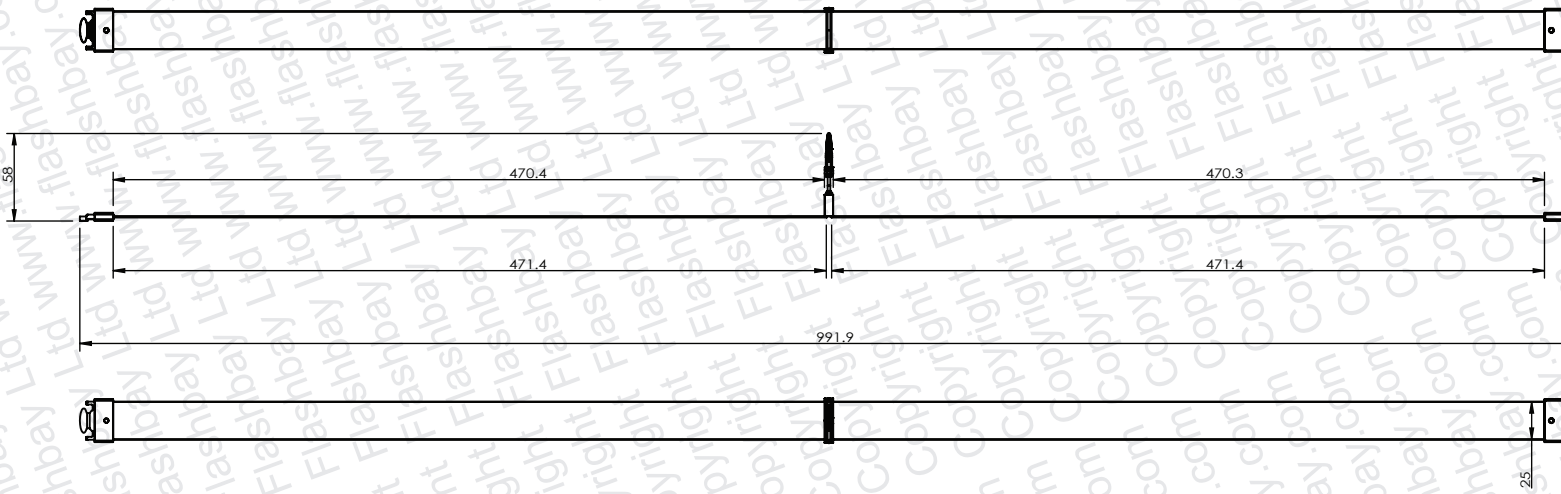

**20mm**

**25mm**

PRODUCT  
Summit

CODE  
SUM

DIMENSIONS  
mm