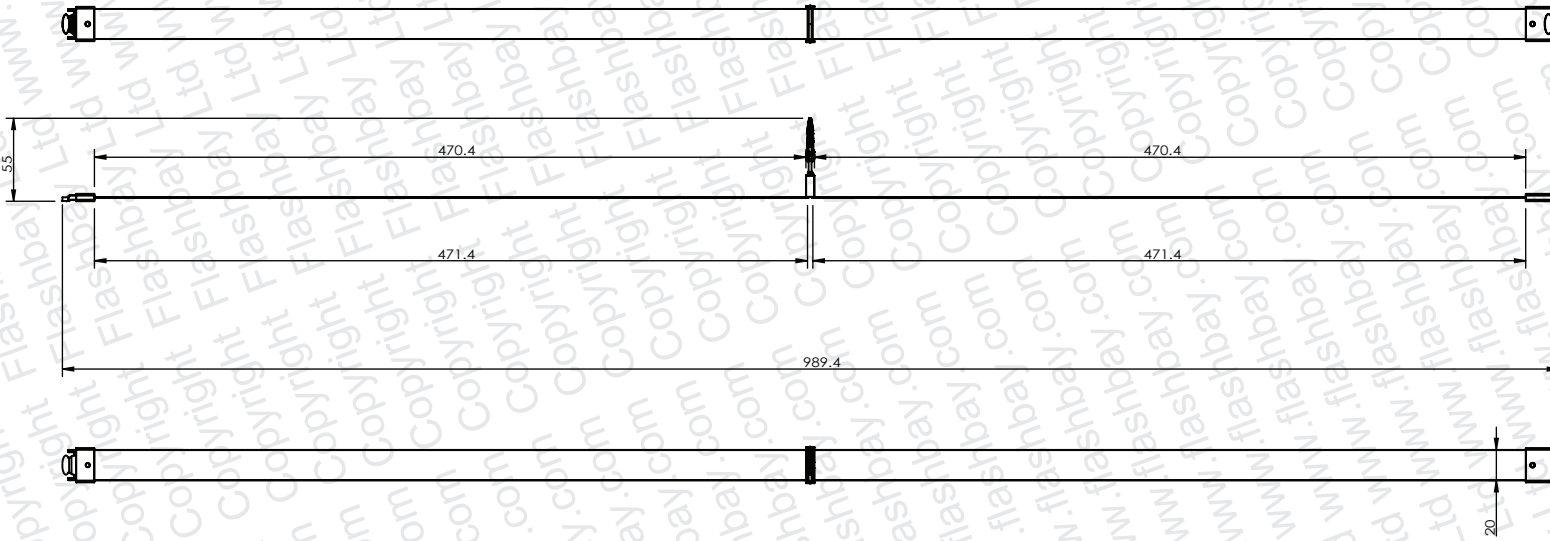

**20mm**

**25mm**

PRODUCT  
Summit

CODE  
SUM

DIMENSIONS  
mm