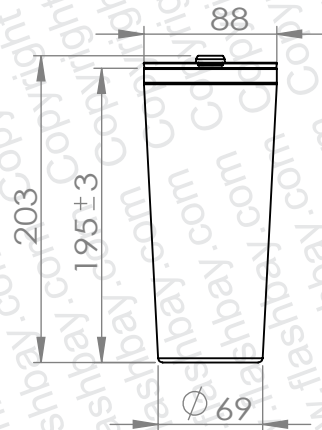

600ml

450ml

300ml

PRODUCT  
Metro

CODE  
MTR

DIMENSIONS  
mm

SCALE  
1:5