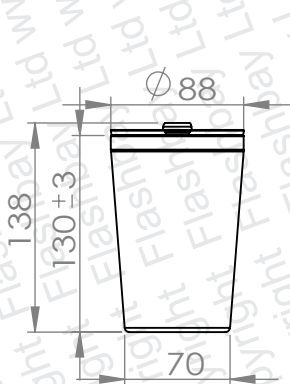

600ml

450ml

300ml

PRODUCT  
Metro

CODE  
MTR

DIMENSIONS  
mm

SCALE  
1:5