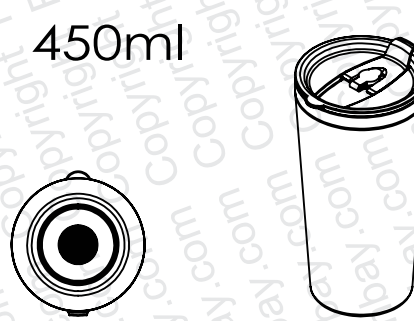

600ml

450ml

300ml

PRODUCT  
Metro

CODE  
MTR

DIMENSIONS  
mm

SCALE  
1:5