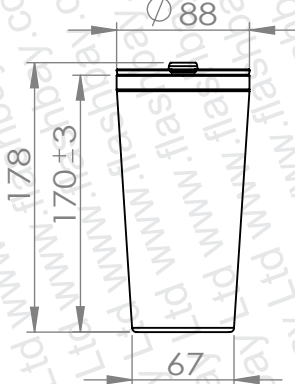

600ml

450ml

300ml

PRODUCT  
Metro

CODE  
MTR

DIMENSIONS  
mm

SCALE  
1:5